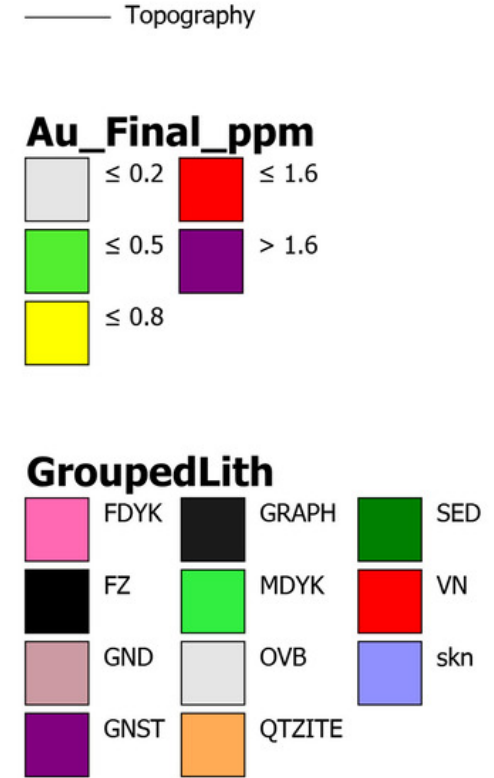

Raven [1,100]

Legend

A

B

Scale: 1:3,500

Vertical exaggeration: 0.8x