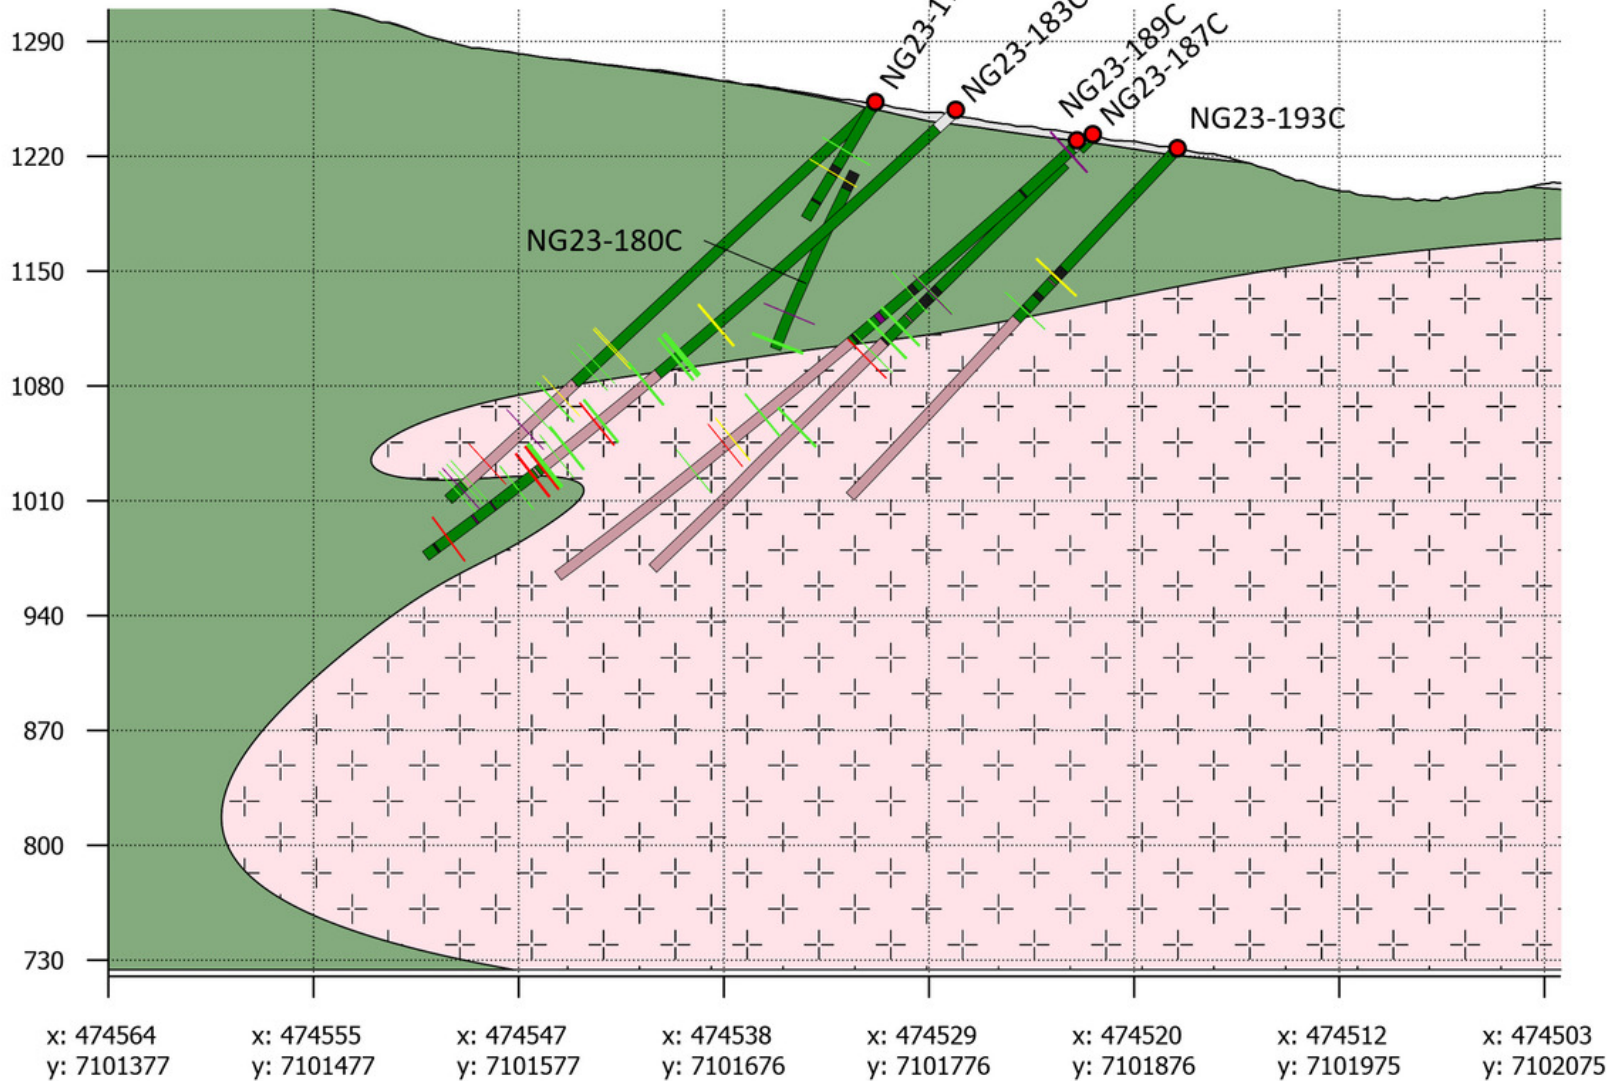

Raven [1,100]

Legend

A

B

Scale: 1:3,500

Vertical exaggeration: 0.8x